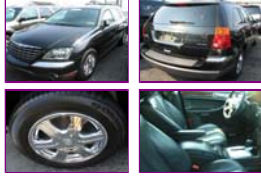

# 2004 CHRYSLER PACIFICA - BLACK

VIN: 2C8GF68494R613705 Work Order #: 7412380

MANHEIM AUTO AUCTION

**VIN:** 2C8GF68494R613705  
**Body Style:** 4Dr SUV - Sun Roof  
**Ext Color/Code:** BLACK  
**Int Color/Code:** GRY  
**Mileage:** 63,938  
**Seller:** R M HOLLENSHEAD  
 AUTO SALES INC  
**Certified:** No  
**Condition/Grade:** Grade 3, Average  
**Sale:** 54  
**Lane:** 13  
**Run:** 52  
**Inspection:** JWIIENHOLD  
 09/05/2007  
**Drivable:** Yes