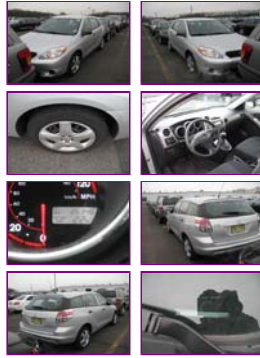

# 2005 TOYOTA MATRIX FWD BASE - SILVER

VIN: 2T1KR32EX5C422573 Work Order #: 6320054

NATIONAL AUTO DEALERS EXCHANGE

**VIN:** 2T1KR32EX5C422573  
**Body Style:** 4 Door Station Wagon  
 - Hard Top  
**Ext Color/Code:** SILVER  
**Int Color/Code:** GRY  
**Mileage:** 26,346  
**Seller:** WELLS FARGO  
 FINANCIAL  
 ACCEPTANCE  
**Title State:** NJ  
**Certified:** No  
**Condition/Grade:** Grade 3, Average  
**Sale:** 9  
**Lane:** 2  
**Run:** 9  
**Inspection:** CMASSIMI  
 02/12/2008  
**Drivable:** Yes

## VEHICLE INFORMATION

### INTERIOR

Odometer - 6 Digits Digital  
 Operable  
 Average  
 GRY - Cloth  
 Int Odor: OK  
 Regular Dash